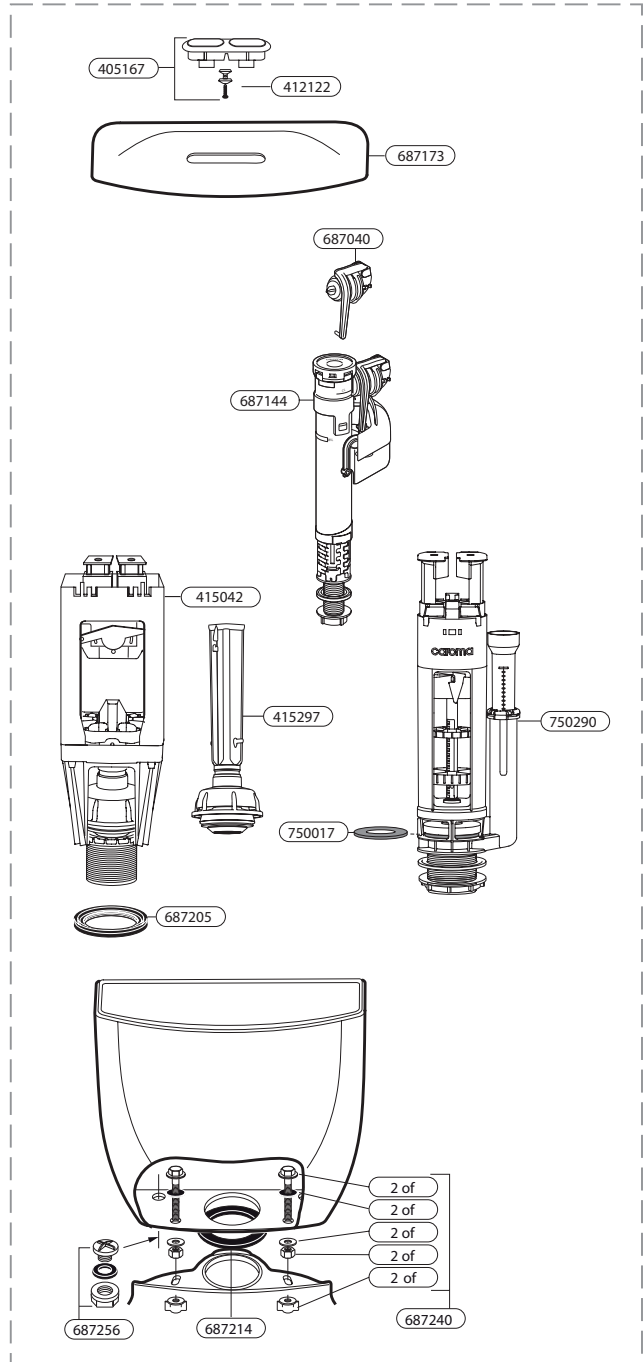

Royale tank