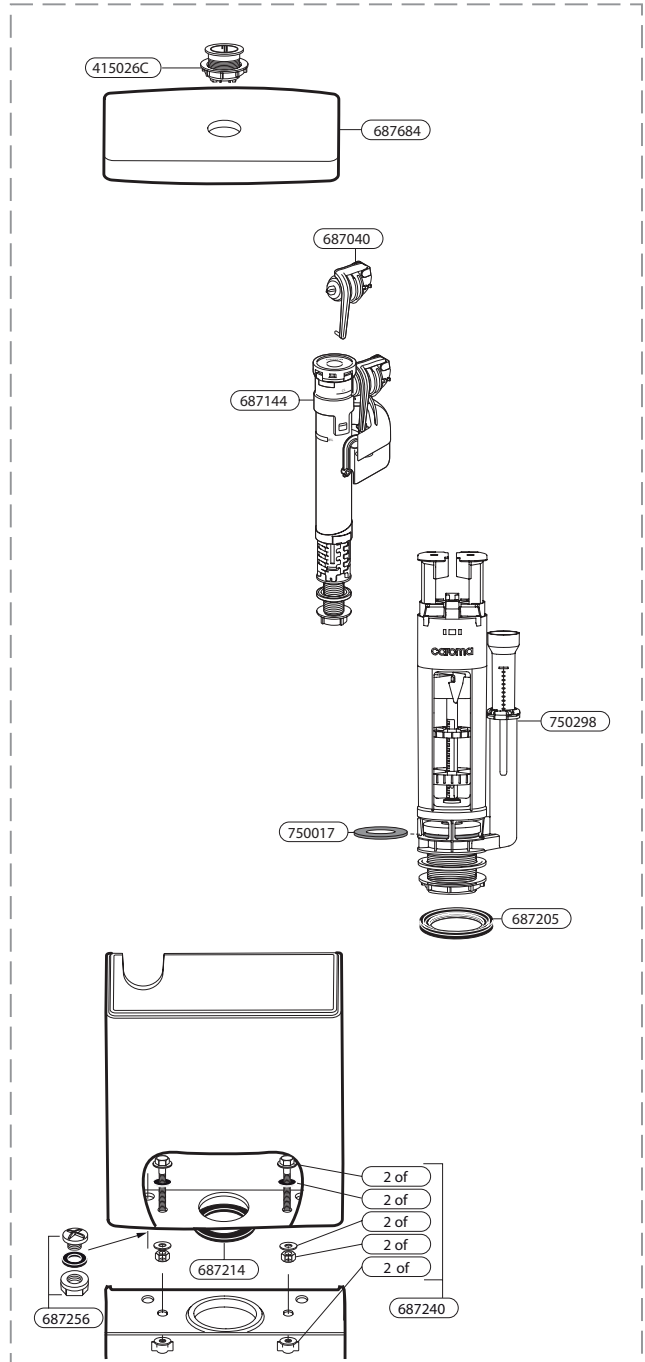

Brisbane tank