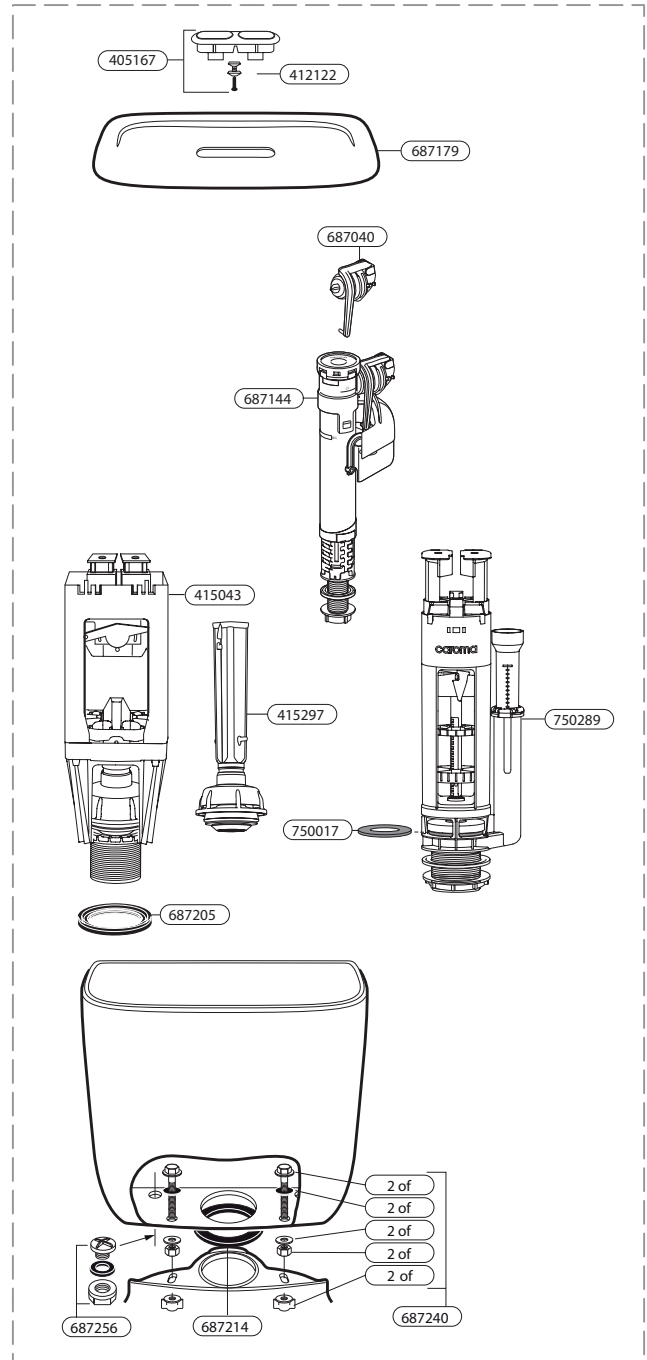

Caravelle two piece tank