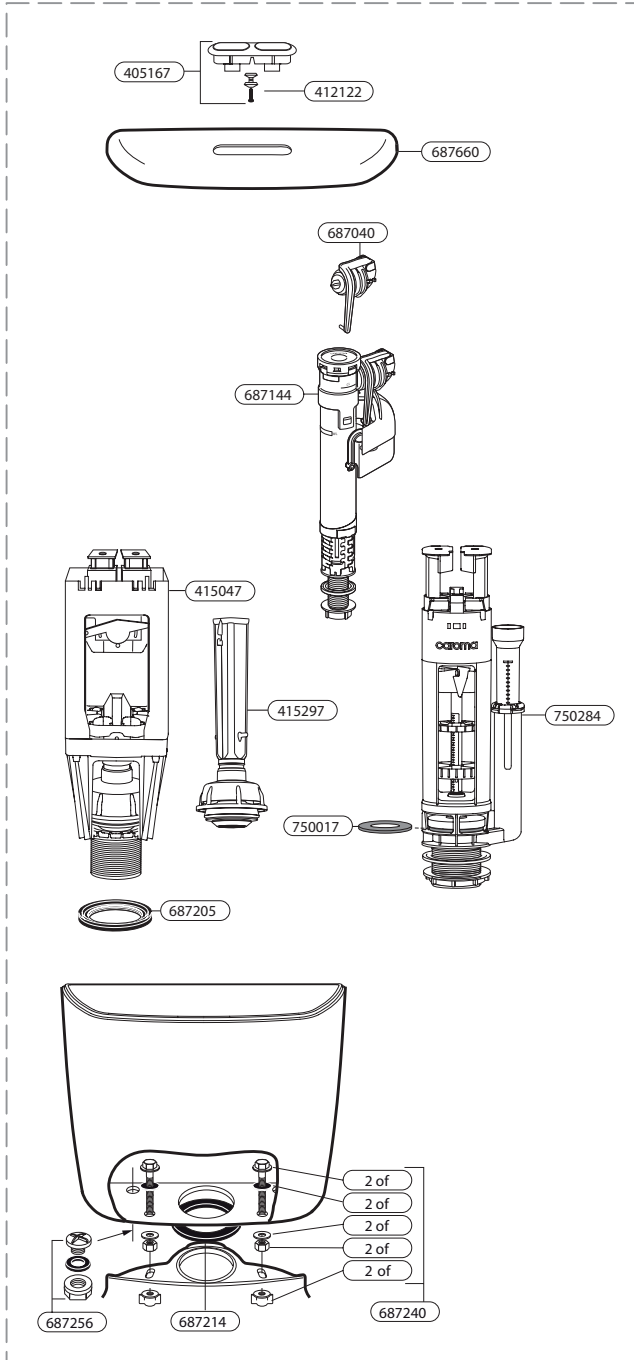

Sydney tank