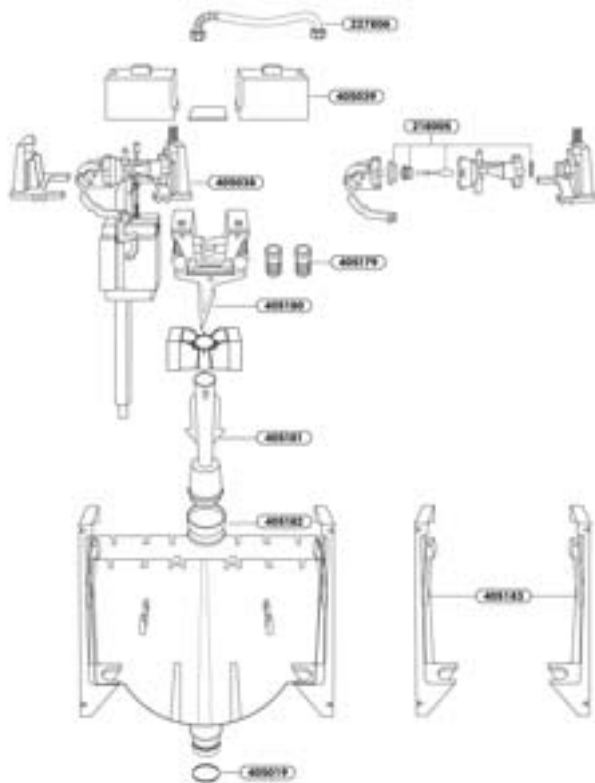

Description	Code	List Price (CAD)
Walvit and water wafer components (continued)	Tank tail copper adapter	227136	$49
	Vent elbow connector	415233	$10
	63mm panel screws	227493	$3
	Full flush std button, satin	227296S	$49
	Half flush std button, satin	227297S	$49
	Full flush std button, white	227296W	$41
	Half flush std button, white	227297W	$41
	Full flush raised button, satin	228230S	$51
	Half flush raised button, satin	228231S	$51
	Push button seal kit	405178	$15

Water wafer spare parts

Quietflow spare parts pack	218005	$8
Flexible hose 1/2" BSP	227806	$14
Tail "O" ring	405019	$5
Complete MK3 inlet valve	405038	$44
Dust cover set	405039	$14
Slave bellows kit	405179	$13
Operating mechanism (includes bellows #405179)	405180	$14
Outlet valve and seal	405181	$9
Outlet valve seal	405182	$9
Mounting bracket set	405183	$13