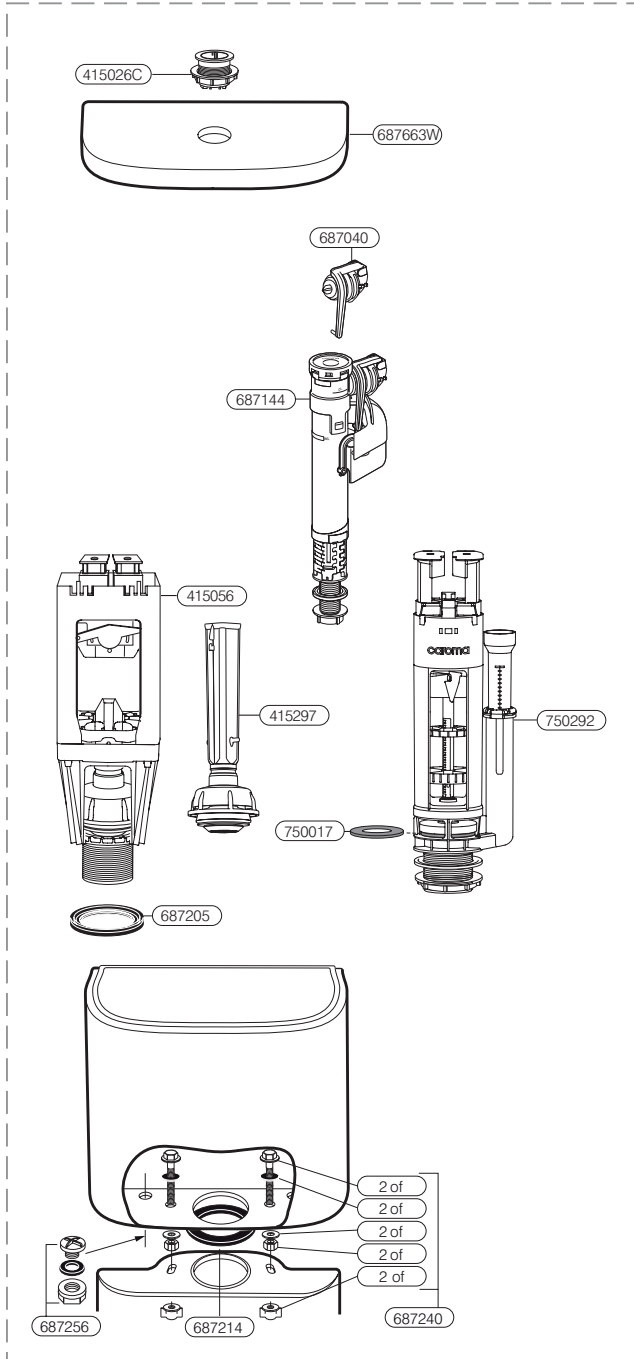

Adelaide Standard/Cube tank