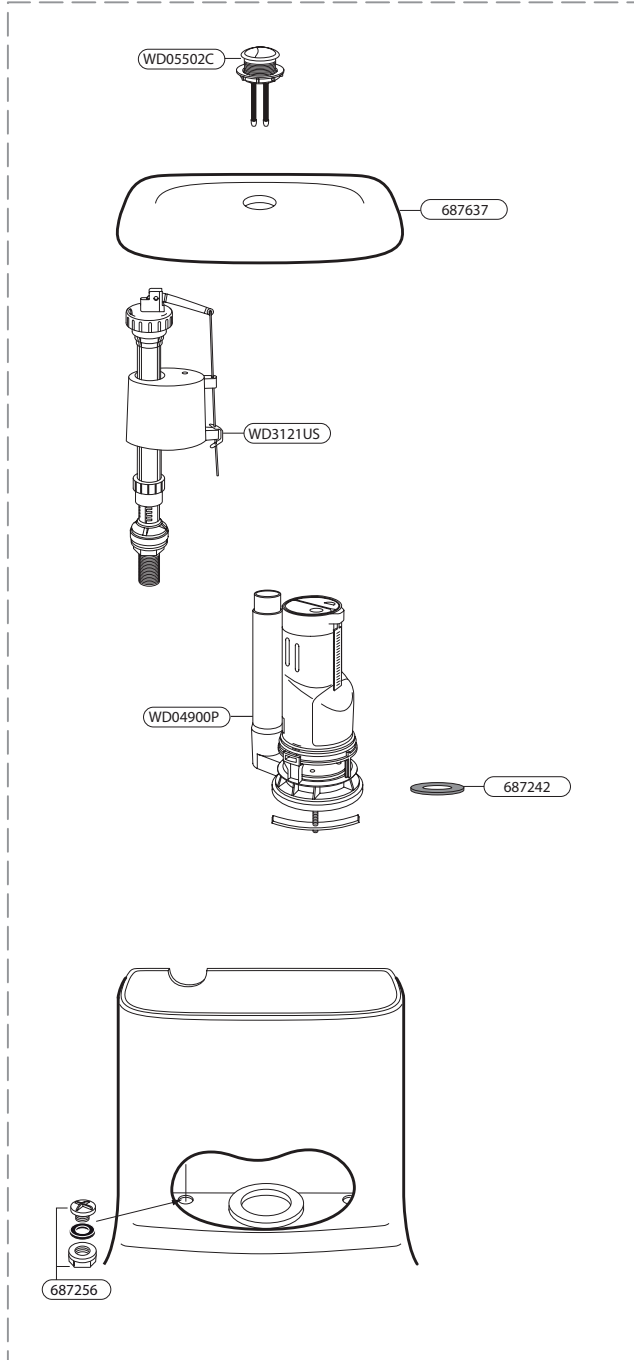

Description	Code	List Price (CAD)
Adelaide Cube lid (biscuit)	687662BI	\$30
Adelaide Standard lid (white)	687663W	\$30
Brisbane lid (white)	687684W	\$30
Outlet valve seal for 687152 and M5 valves	750017	\$5
M5 vandal resistant kit	750109	\$15
M5 outlet valve, Sydney Low Profile	750232	\$33
M5 outlet valve, Sydney	750284	\$33
M5 outlet valve, Bondi	750285	\$33
M5 outlet valve, Caravelle	750289	\$33
M5 outlet valve, Royale	750290	\$33
M5 outlet valve, Adelaide Standard	750292	\$33
M5 outlet valve, Adelaide Cube	750293	\$33
M5 outlet valve, Sydney Smart	750297	\$33
M5 outlet valve, Brisbane	750298	\$33
M5 outlet valve, Colonial	750299	\$33
Duo flow and Hi-Flow vandal resistant kit for Adelaide, Bondi, and Brisbane	800106	\$15
Current model Caravelle One Piece outlet valve	WD04900P	\$46
Current model Caravelle One Piece button kit	WD05502C	\$28
Current model Caravelle One Piece inlet valve	WD3121US	\$34

Adelaide Standard/Cube tank

Bondi tank

Brisbane tank

Caravelle One Piece and One Piece Easy Height - current tank model

Caravelle two piece tank

Colonial tank

Royale tank

Sydney tank