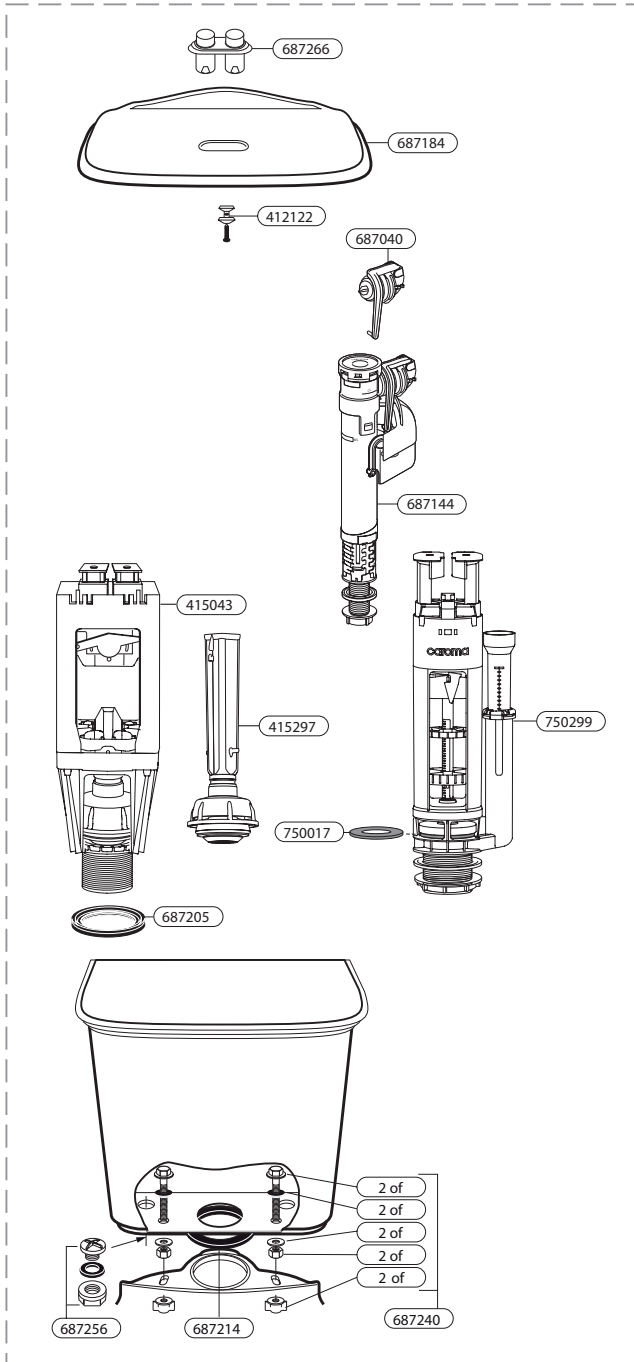

Colonial tank