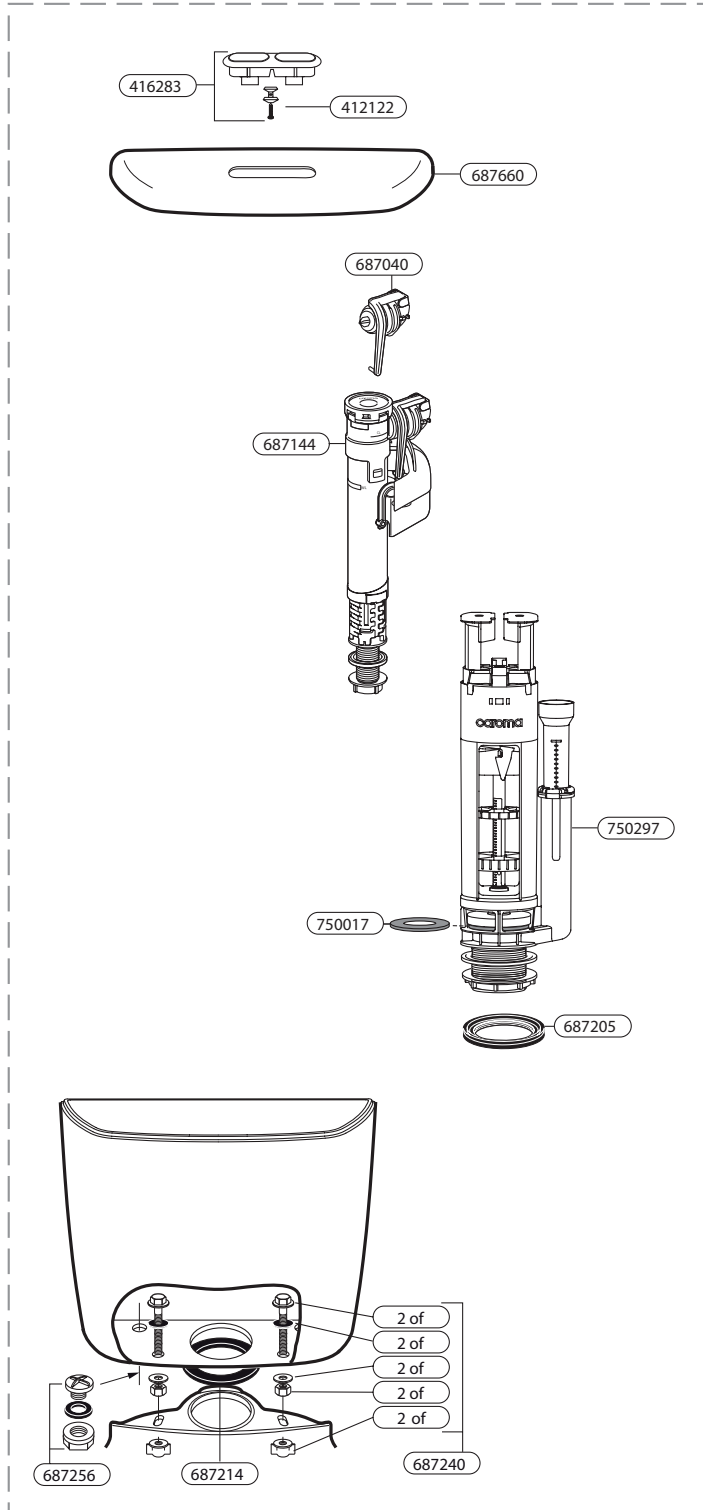

Sydney Smart tank