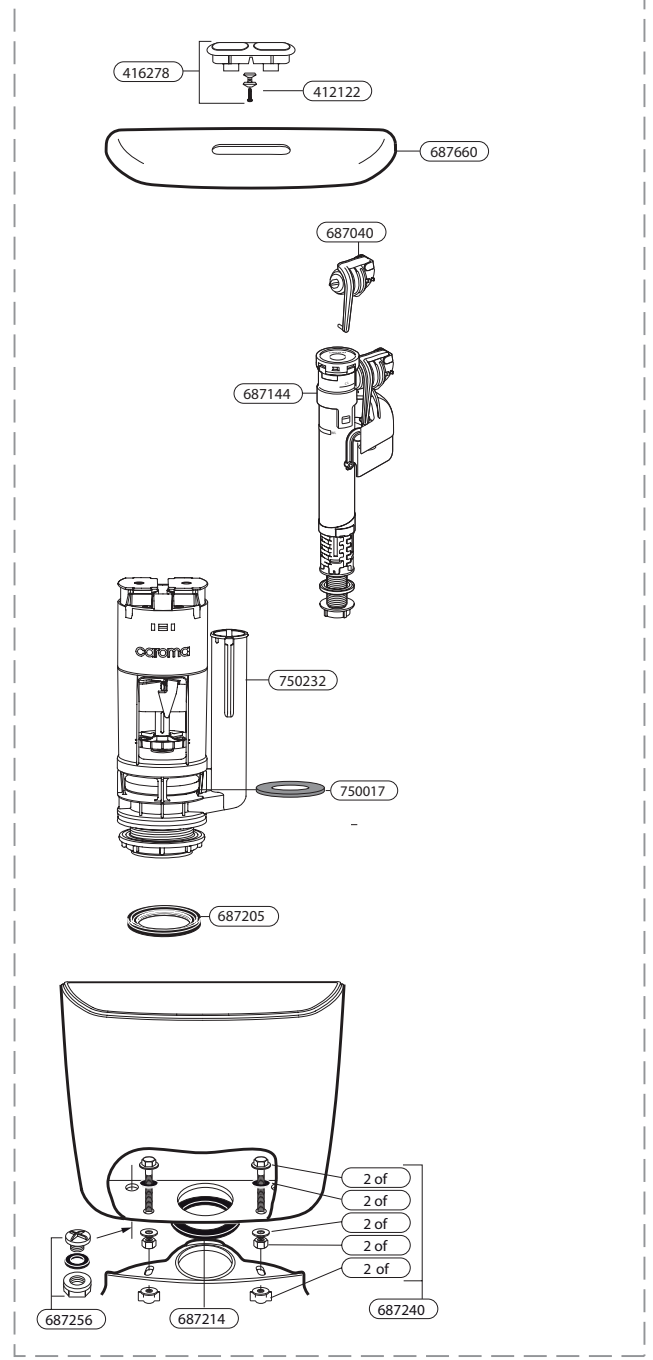

Sydney Low Profile tank